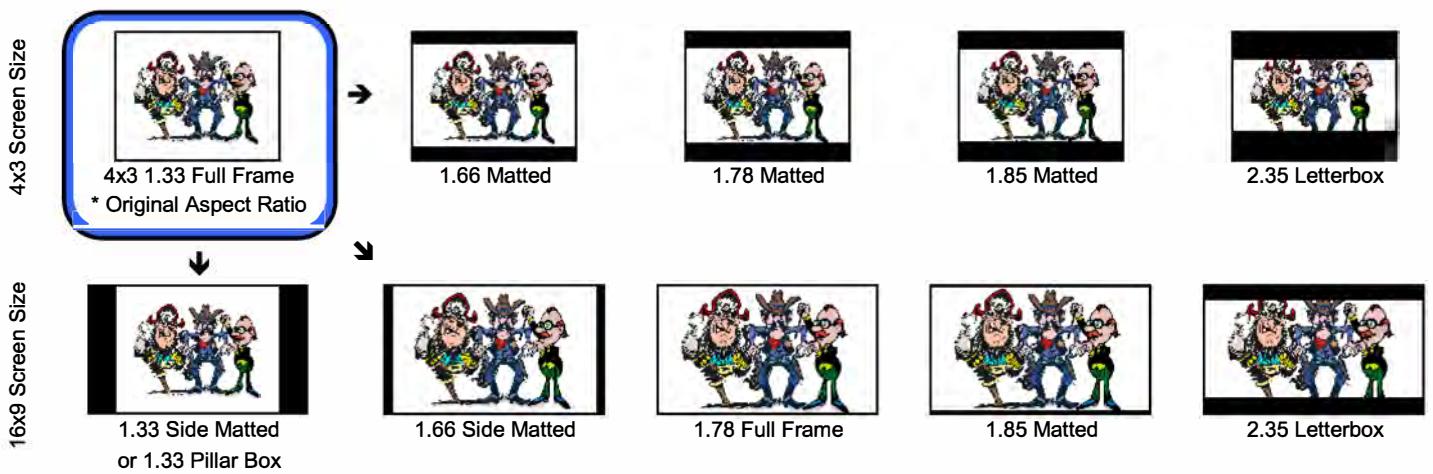

Advanced Digital Services Aspect Ratio Conversion Chart

Most commonly used Standard Def
and HiDef (Upconverted) formats

Advanced Digital Services
3575 Cahuenga Blvd. West, Ste 605, LA, CA 90068
323-468-2200
Info@ADSHollywood.com www.ADSHollywood.com