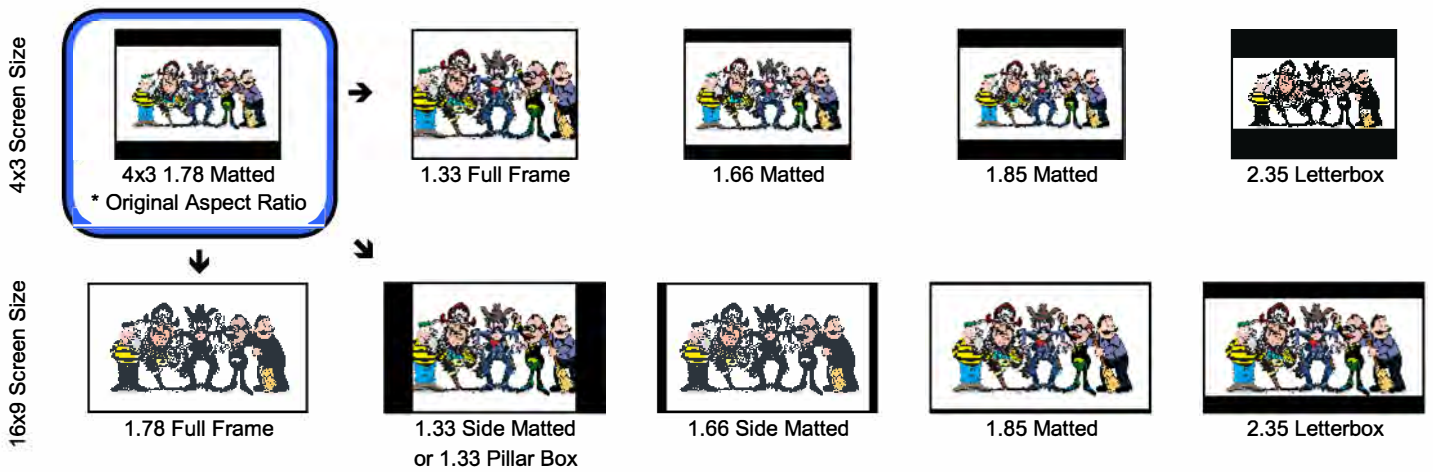

Advanced Digital Services Aspect Ratio Conversion Chart

Most commonly used Standard Def
and HiDef (Upconverted) formats

Advanced Digital Services
3575 Cahuenga Blvd. West, Ste 605, LA, CA 90068
323-468-2200
Info@ADSHollywood.com www.ADSHollywood.com