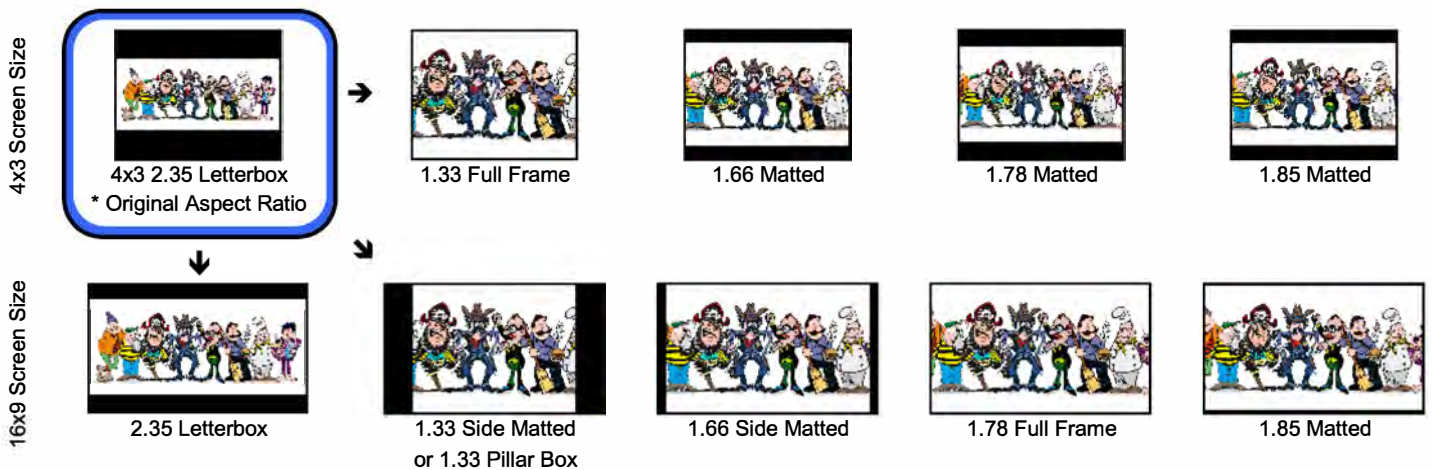

Advanced Digital Services Aspect Ratio Conversion Chart

Most commonly used Standard Def
and HiDef (Upconverted) formats

Advanced Digital Services
3575 Cahuenga Blvd. West, Ste 605, LA, CA 90068
323-468-2200
Info@ADSHollywood.com www.ADSHollywood.com